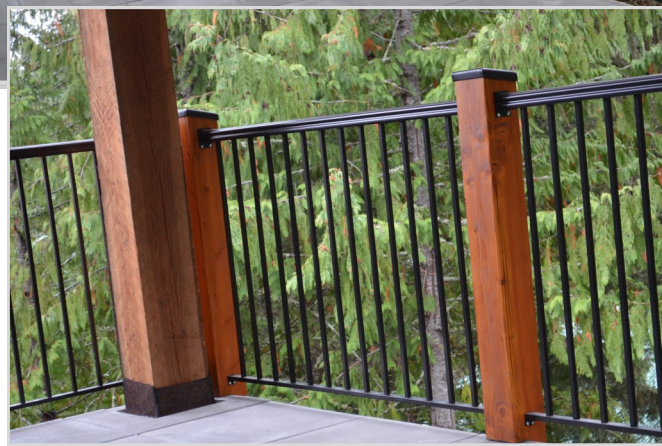

## Durarail Introduces New Colonial Style Heritage Top Rail

Durarail, your [professional provider of complete railing systems](#) has added a new style of top rail to its selection of beautiful and modern looking railing solutions. The [Durarail Heritage Top Rail](#) incorporates colonial style with the strength, durability and convenience of aluminum. Available for both glass and welded picket railing systems, the [Heritage Top Rail](#) is a one-piece top rail that provides the classic look of wrought iron railings with the low maintenance and security of aluminum.

*Photos courtesy of Mr. and Mrs. Ross Funk—Residence Whistler*

[Available in 8 standard colors and 180 custom colors](#), the **Heritage Top Rail** is ADA compliant for handrail purposes. With its [powder coated durability](#), it will not peel, flake or blister as it ages. There is no need for sanding, staining or painting with [Durarail](#). It is UV resistant and can easily be buffed into like-new condition after many years with a simple cut polish.