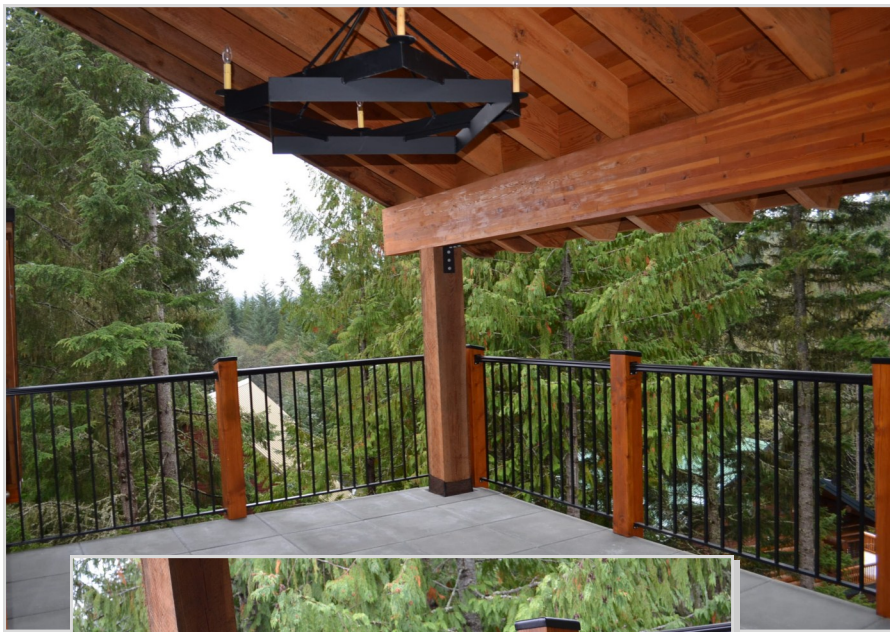

## Durarail Introduces New Colonial Style Heritage Top Rail

Durarail, your [professional provider of complete railing systems](#) has added a new style of top rail to its selection of beautiful and modern looking railing solutions. The [Durarail Heritage Top Rail](#) incorporates colonial style with the strength, durability and convenience of aluminum. Available for both glass and welded picket railing systems, the [Heritage Top Rail](#) is a one-piece top rail that provides the classic look of wrought iron railings with the low maintenance and security of aluminum.

*Photos courtesy of Mr. and Mrs. Ross Funk—Residence Whistler*

[Available in 8 standard colors and 180 custom colors](#), the **Heritage Top Rail** is ADA compliant for handrail purposes. With its [powder coated durability](#), it will not peel, flake or blister as it ages. There is no need for sanding, staining or painting with [Durarail](#). It is UV resistant and can easily be buffed into like-new condition after many years with a simple cut polish.